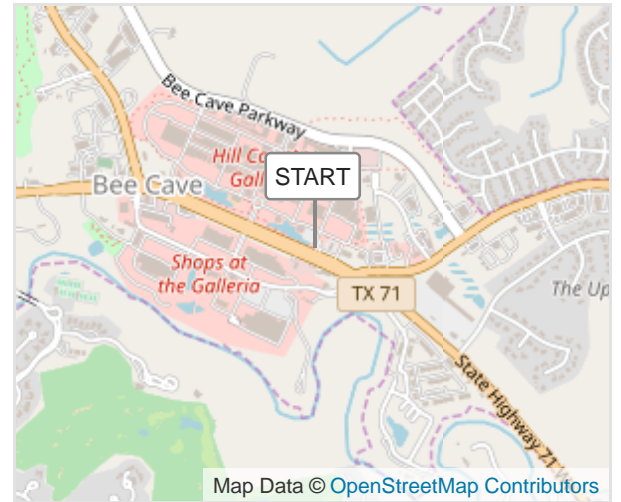

HCR Paved/Unpaved Tour to Castell

ROUTE INFORMATION

ROUTE LENGTH 99.307 miles
ASCENT 6089 ft
DESCENT 5823 ft
HILLS ⬆ 43.9% | ⬇ 39.0% | ➡ 17.1%
TERRAIN Mixed 🌲🌲
START **LAT:** 30.305910, **LNG:** -97.937770

NOTES

Digital map is available via onX Offroad.

Click link or scan QR code below to load the map

If you do not have the onX Offroad app installed, you will be directed to the Apple/Google store to install

A free version of the app is available

<https://onxoffroad.app.link/W9rmSaNLfDb>

START:

Parking lot behind McDonalds in Hill Country Galleria. Between McDonalds and Total Wine
12514 State Hwy 71
Bee Cave, TX 78738

HCR Tour to Castell

ROUTE DIRECTIONS

No	Miles	Turn	Directions
1	0.000		START: Parking lot behind McDonalds in Hill Country Galleria. Between McDonalds and Total Wine 12514 State Hwy 71 Bee Cave, TX 78738
2	0.010	➔	RIGHT out of McDonalds/Hill Country Galleria onto TX-71
3	1.708	➤	LEFT on Hamilton Pool Road
4	18.521	⬆	Hamilton Pool Rd becomes RM 962
5	22.970	➔	RIGHT to stay on RM 962
6	30.080	➤	LEFT on HWY 281 CAUTION there is no center turn lane on 281
7	30.388	➔	RIGHT into Valero - REST STOP
8	30.408	➤	LEFT on HWY 281 after Rest Stop
9	30.855	➤	LEFT on RM 962
10	38.432	➤	LEFT on RM 3347
11	42.086	➔	RIGHT on CR 310A
12	45.612	➤	LEFT on CR 310
13	48.581	⬆	STRAIGHT on CR 308
14	49.564	➔	RIGHT to stay on CR 308
15	50.269	➤	LEFT on CR 315
16	52.116	➤	LEFT to stay on CR 315
17	61.570	➤	LEFT to stay on CR 315
18	62.335	➤	LEFT on TX 16
19	62.663	➔	RIGHT on CR 113
20	64.688	➔	RIGHT on CR 114
21	71.779	➤	LEFT on RM 2323
22	75.672	➔	RIGHT on CR 106
23	83.110	➔	RIGHT on RM 152
24	87.757	➤	LEFT on CR 102
25	88.641	↖	Slight LEFT CR 102 becomes CR 104
26	88.740	⬆	STRAIGHT on CR 104
27	93.170	➔	RIGHT on CR 103
28	93.736	➤	LEFT on CR 104
29	99.048	➤	LEFT on RM 2768