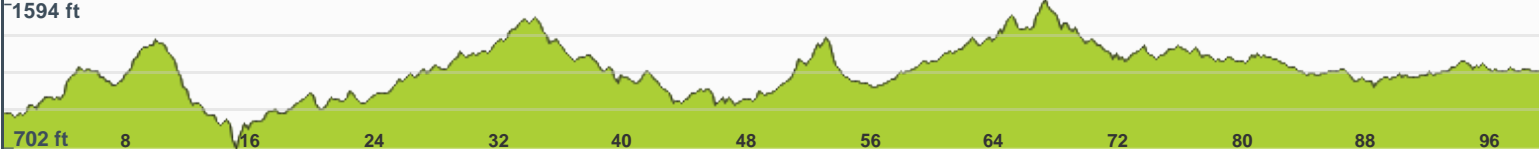

HCR Tour to Castell

ROUTE DIRECTIONS

No	Miles	Turn	Directions
1	0.000		START: Parking lot behind McDonalds in Hill Country Galleria. Between McDonalds and Total Wine 12514 State Hwy 71 Bee Cave, TX 78738
2	0.010	➔	RIGHT out of McDonalds/Hill Country Galleria onto TX-71
3	1.708	➤	LEFT on Hamilton Pool Road
4	18.521	⬆	Hamilton Pool Rd becomes RM 962
5	22.970	➔	RIGHT to stay on RM 962
6	30.080	➤	LEFT on HWY 281 CAUTION there is no center turn lane on 281
7	30.388	➔	RIGHT into Valero - REST STOP
8	30.408	➤	LEFT on HWY 281 after Rest Stop
9	30.855	➤	LEFT on RM 962
10	38.432	➤	LEFT on RM 3347
11	42.086	➔	RIGHT on CR 310A
12	45.612	➤	LEFT on CR 310
13	48.581	⬆	STRAIGHT on CR 308
14	49.564	➔	RIGHT to stay on CR 308
15	50.269	➤	LEFT on CR 315
16	52.116	➤	LEFT to stay on CR 315
17	61.570	➤	LEFT to stay on CR 315
18	62.335	➤	LEFT on TX 16
19	62.663	➔	RIGHT on CR 113
20	64.688	➔	RIGHT on CR 114
21	71.779	➤	LEFT on RM 2323
22	75.672	➔	RIGHT on CR 106
23	83.110	➔	RIGHT on RM 152
24	87.757	➤	LEFT on CR 102
25	88.641	↖	Slight LEFT CR 102 becomes CR 104
26	88.740	⬆	STRAIGHT on CR 104
27	93.170	➔	RIGHT on CR 103
28	93.736	➤	LEFT on CR 104
29	99.048	➤	LEFT on RM 2768